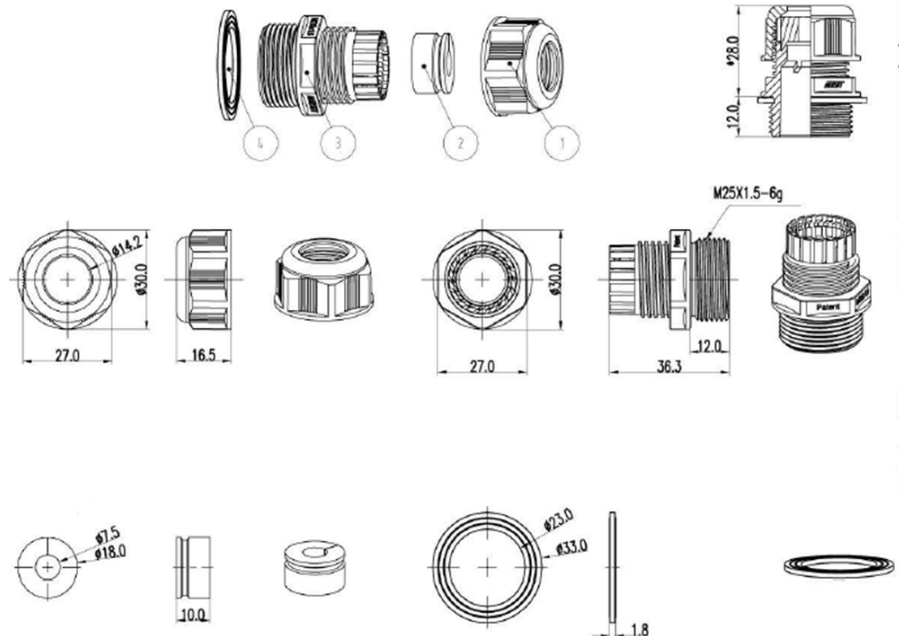

Cable Gland for Edge Series

Features

- Fit M25 ethernet port
- Weatherproofed RJ45 connection with Cat5 or Cat6 cable
- Pack of 25 pieces

Technical Specifications

MECHANICAL		ENVIRONMENTAL	
MATERIAL		TEMPERATURE RANGE	-40 to +100 °Celsius
BODY AND SEALING NUT	Polyamide (PA) Nylon	HUMIDITY	IP68
GASKET	Ethylene Propylene Diene Monomer (EPDM) Rubber	COMPLIANCE	
SEAL	Nitrile Butadiene Rubber (NBR)	ROHS	Compliant
DIMENSION	1.6 x Ø1.2 inch / 40 x Ø30 mm	REACH	EC 1907/2006 (181 Substances of Very High Concern)
THREADING	M25x1.5 – 6g	Safety	UL 514B & C22.2 No 18.3-12

Drawing

Item	Description
1	Sealing Nut
2	Seal
3	Body
4	Gasket