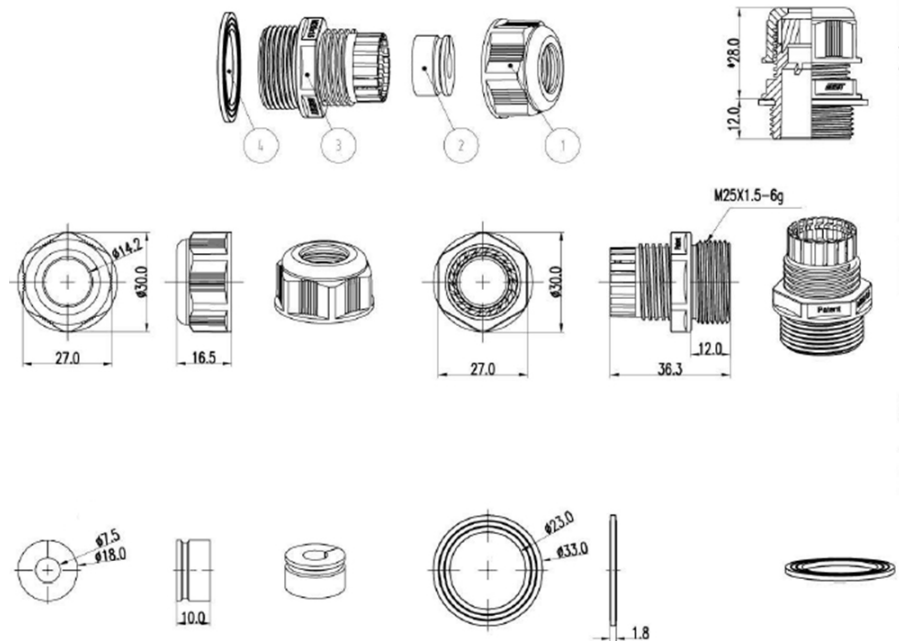

Cable Gland for Edge Series

Features

- Fit M25 ethernet port
- Weatherproofed RJ45 connection with Cat5 or Cat6 cable
- Pack of 25 pieces

Technical Specifications

MECHANICAL		ENVIRONMENTAL	
MATERIAL		TEMPERATURE RANGE	-40 to +100 °Celsius
BODY AND SEALING NUT	Polyamide (PA) Nylon	HUMIDITY	IP68
GASKET	Ethylene Propylene Diene Monomer (EPDM) Rubber	COMPLIANCE	
SEAL	Nitrile Butadiene Rubber (NBR)	ROHS	Compliant
DIMENSION	1.6 x Ø1.2 inch / 40 x Ø30 mm	REACH	EC 1907/2006 (181 Substances of Very High Concern)
THREADING	M25x1.5 – 6g	Safety	UL 514B & C22.2 No 18.3-12

Drawing

Item	
1	Sealing Nut
2	Seal
3	Body
4	Gasket