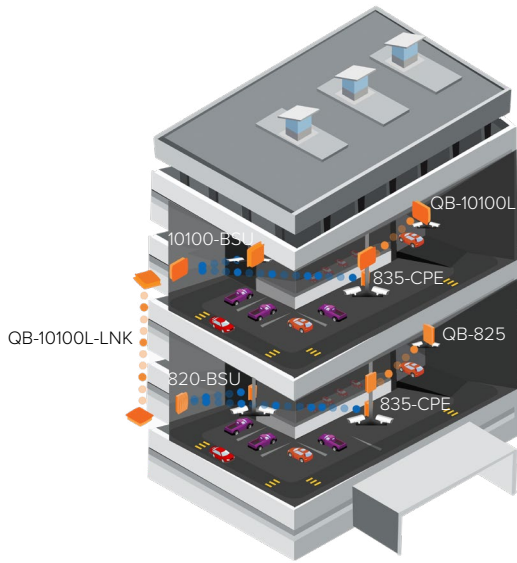

Deployments and Applications

City Wide Surveillance

Wireless provides rapid deployment with no expensive trenching or, cabling and implementation cost equivalent to 1/10th of a wireline based surveillance network. Proxim's wireless solutions prove to be an ideal choice for an city - wide surveillance network. Powered with Proxim ClearConnect™ and WORP® technology, Proxim's solutions enable high resolution, real-time video from security cameras to the surveillance centers.