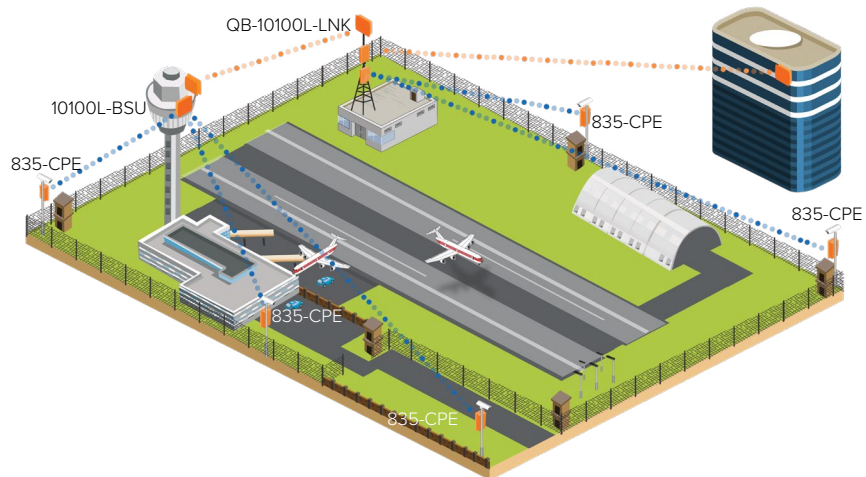

Airport Surveillance

Enforced with multiple levels of redundancy, Proxim Wireless solutions connect departments and offices within an airport in a scalable, robust network with superior uptimes / availability of 99.999%. In addition Proxim's solutions provide internet access with mobility to passengers, thereby increasing the overall experience of an airport.