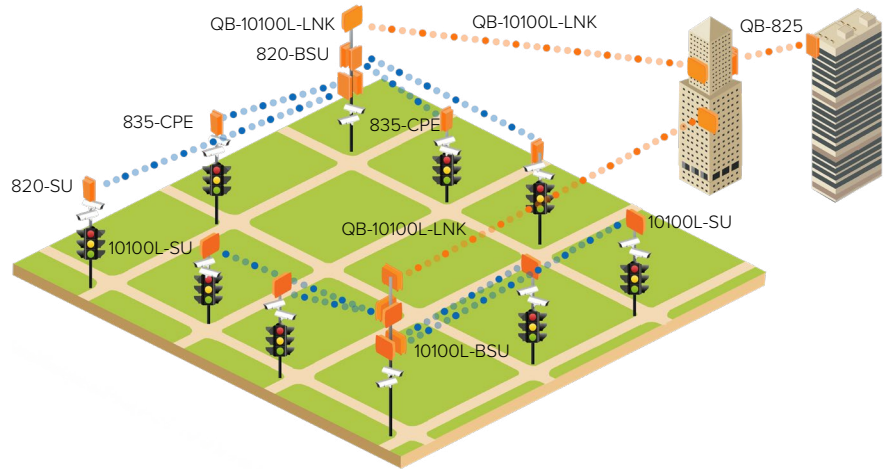

Deployments and Applications

City Wide Surveillance

Wireless provides rapid deployment with no expensive trenching or, cabling and implementation cost equivalent to 1/10th of a wireline based surveillance network. Proxim's wireless solutions prove to be an ideal choice for an city - wide surveillance network. Powered with Proxim ClearConnect™ and WORP® technology, Proxim's solutions enable high resolution, real-time video from security cameras to the surveillance centers.