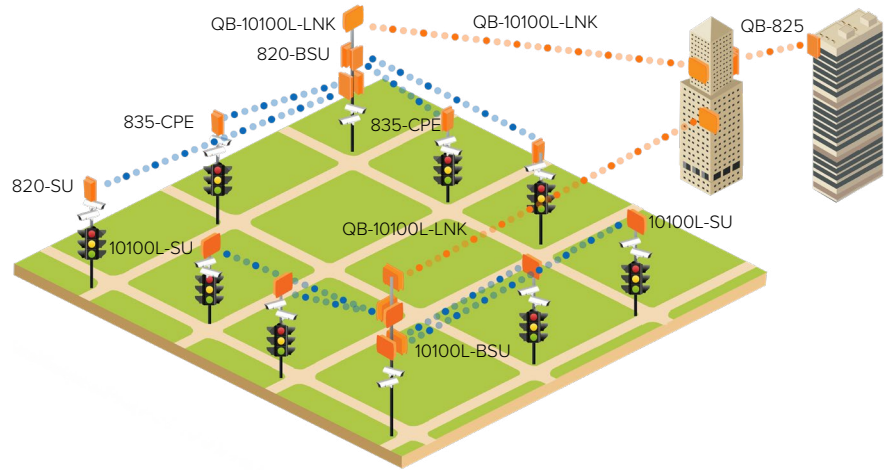

Deployments and Applications

City Wide Surveillance

Wireless provides rapid deployment with no expensive trenching or, cabling and implementation cost equivalent to 1/10th of a wireline based surveillance network. Proxim's wireless solutions prove to be an ideal choice for an city - wide surveillance network. Powered with Proxim ClearConnect™ and WORP® technology, Proxim's solutions enable high resolution, real-time video from security cameras to the surveillance centers.