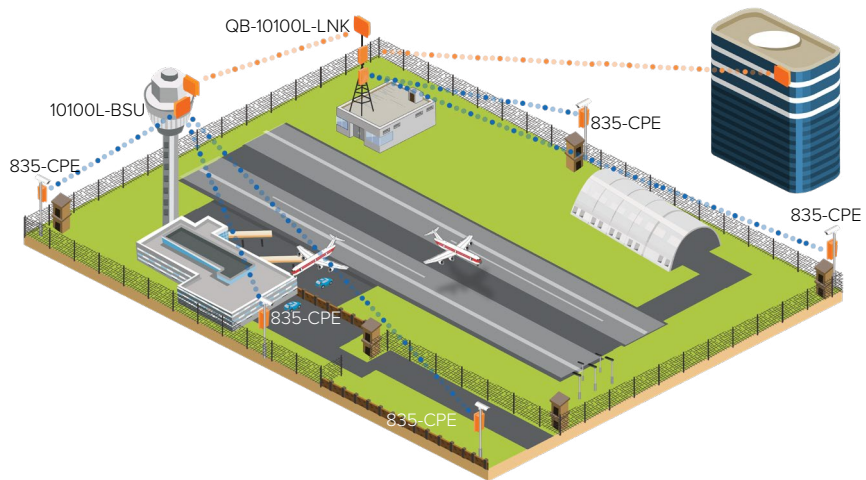

Airport Surveillance

Enforced with multiple levels of redundancy, Proxim Wireless solutions connect departments and offices within an airport in a scalable, robust network with superior uptimes / availability of 99.999%. In addition Proxim's solutions provide internet access with mobility to passengers, thereby increasing the overall experience of an airport.