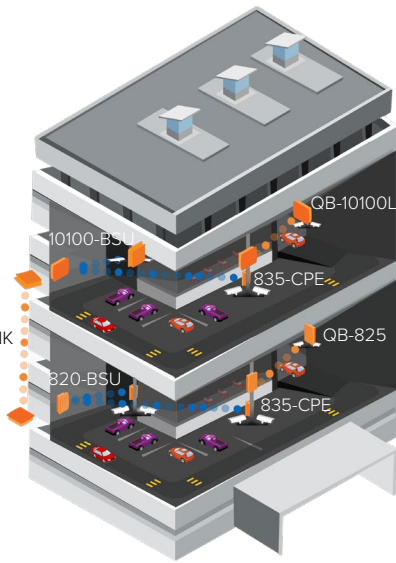

Deployments and Applications

City Wide Surveillance

Wireless provides rapid deployment with no expensive trenching or, cabling and implementation cost equivalent to 1/10th of a wireline based surveillance network. Proxim's wireless solutions prove to be an ideal choice for an city - wide surveillance network. Powered with Proxim ClearConnect™ and WORP® technology, Proxim's solutions enable high resolution, real-time video from security cameras to the surveillance centers.