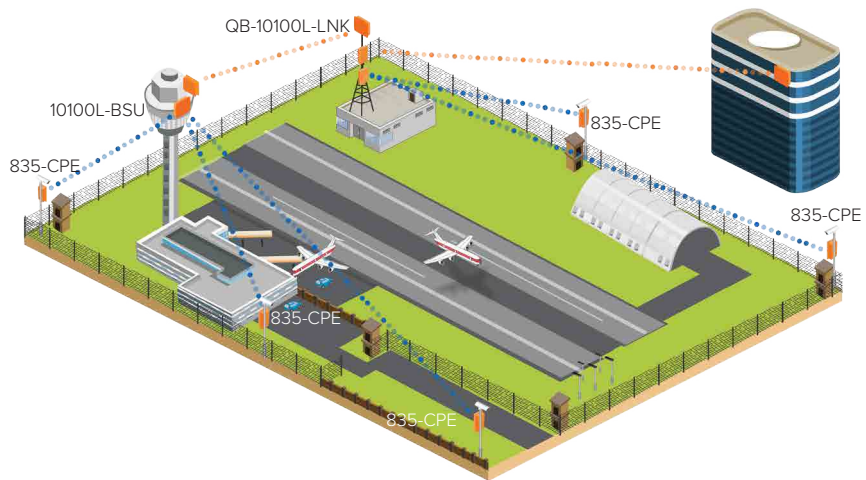

Airport Surveillance

Enforced with multiple levels of redundancy, Proxim Wireless solutions connect departments and offices within an airport in a scalable, robust network with superior uptimes / availability of 99.999%. In addition Proxim's solutions provide internet access with mobility to passengers, thereby increasing the overall experience of an airport.