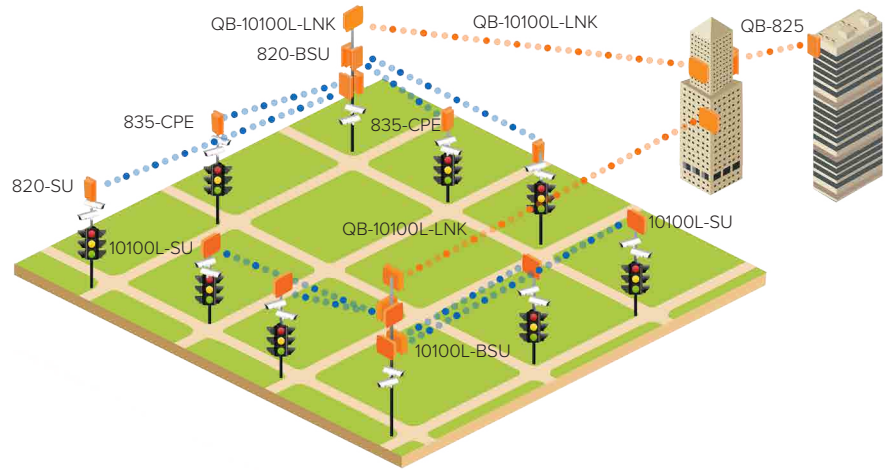

Deployments and Applications

City Wide Surveillance

Wireless provides rapid deployment with no expensive trenching or, cabling and implementation cost equivalent to 1/10th of a wireline based surveillance network. Proxim's wireless solutions prove to be an ideal choice for an city - wide surveillance network. Powered with Proxim ClearConnect™ and WORP® technology, Proxim's solutions enable high resolution, real-time video from security cameras to the surveillance centers.