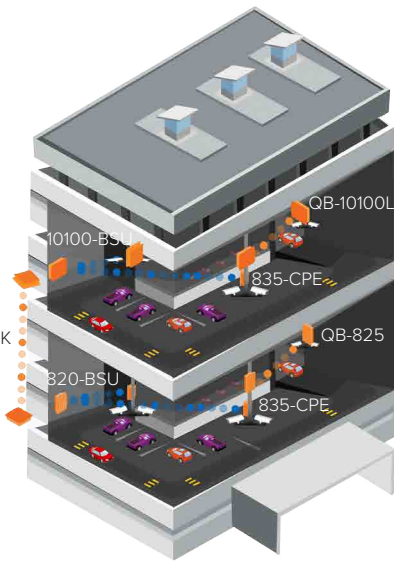

Deployments and Applications

City Wide Surveillance

Wireless provides rapid deployment with no expensive trenching or, cabling and implementation cost equivalent to 1/10th of a wireline based surveillance network. Proxim's wireless solutions prove to be an ideal choice for an city - wide surveillance network. Powered with Proxim ClearConnect™ and WORP® technology, Proxim's solutions enable high resolution, real-time video from security cameras to the surveillance centers.