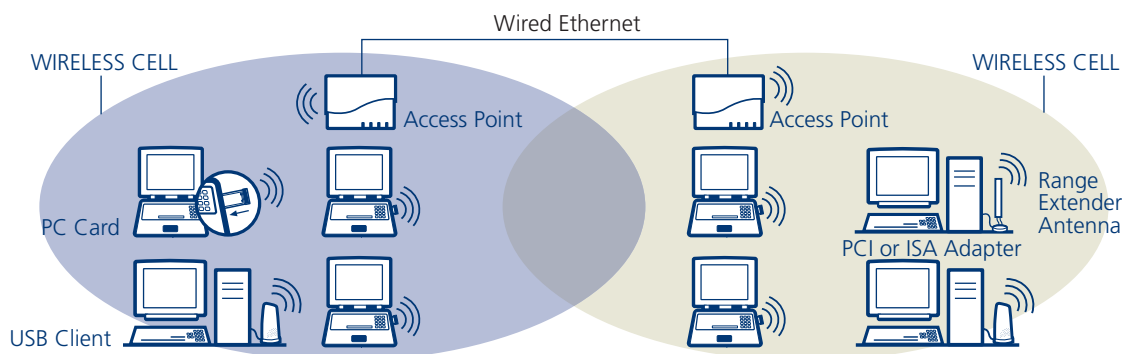

#### The right technology for the right solution

The ORiNOCO Classic Gold PC card can be used anywhere to connect to a Wi-Fi network. The Classic PC Card can also be used as a radio in the ORiNOCO AP-2000, AP-2500 and Outdoor Router products. The card delivers high-speed wireless networking at 11 Mbit/s, operating in the 2.4 GHz unlicensed frequency. With superior radio receiver sensitivity and resilience to microwave interference, ORiNOCO has proven to be the best 802.11b radio in the industry – delivering unbeatable range and throughput performance.

#### Diverse levels of data protection and security

The ORiNOCO Classic Gold PC Card is equipped with a choice of security levels to protect your data. The Gold PC Card offers enhanced security, with WEP Plus, 802.1x, and 128-bit WEP employing RC4 encryption.

The ORiNOCO Classic Gold PC Card is part of the complete ORiNOCO product family of infrastructure and client products – all you need to get connected in the office, hotspots, or at home.

The ORiNOCO Classic Gold PC Card is designed to work as a client device as well as in an access point, providing connectivity to users anywhere. Easy to install, the PC Card gives you the convenience to work anytime, anywhere and any way you want.