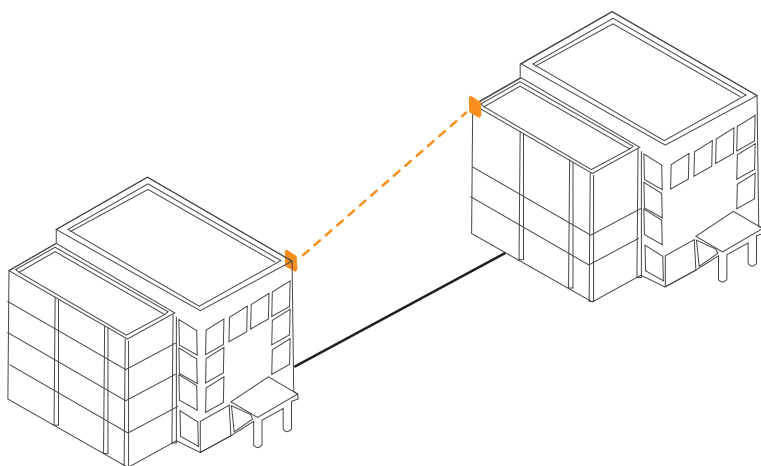

Proxim Wireless Solutions

Replace Leased Line Connections

Proxim helps rapidly deploy cost-effective network solutions that come at a fraction of the traditional leased line costs. There are no recurring costs involved and Proxim's solutions come at relatively low capital costs. In addition, wireless solutions are immune to cable cuts that are an inherent risk when deploying wirelines based solutions; making wireless networks a perfect solution for primary or secondary backup connectivity needs.

Indoor and Outdoor WiFi

Proxim's ORiNOCO® product line features outdoor and indoor high speed WiFi Access Points capable of delivering speeds of up to 1750 Mbps. The entire ORiNOCO® product line is managed via the ProximVision® Advanced platform which is a single centralized network controller and management solution. This combined solution addresses all the demands of WiFi – centralized monitoring and management, advanced security and access control. For the outdoor platform, Proxim provides Access Points with built in backhaul making deployments much simpler and easy to maintain.