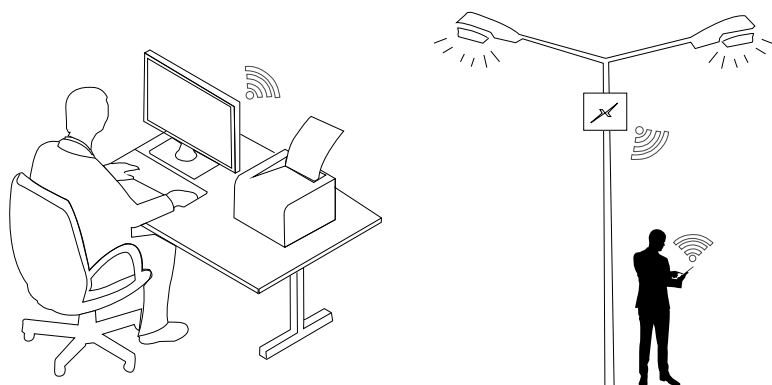

Video Surveillance

With superior WORP® QoS, different classification rules for different traffic classes can be defined, such as priority, bandwidth, latency and jitter. This allows government teams to deploy multiple applications and data types on a single wireless network – video security, office connectivity, sign boards, and perimeter control in and around their offices to name a few. Proxim's solution also support mobility applications such as border patrolling and first responder communications.