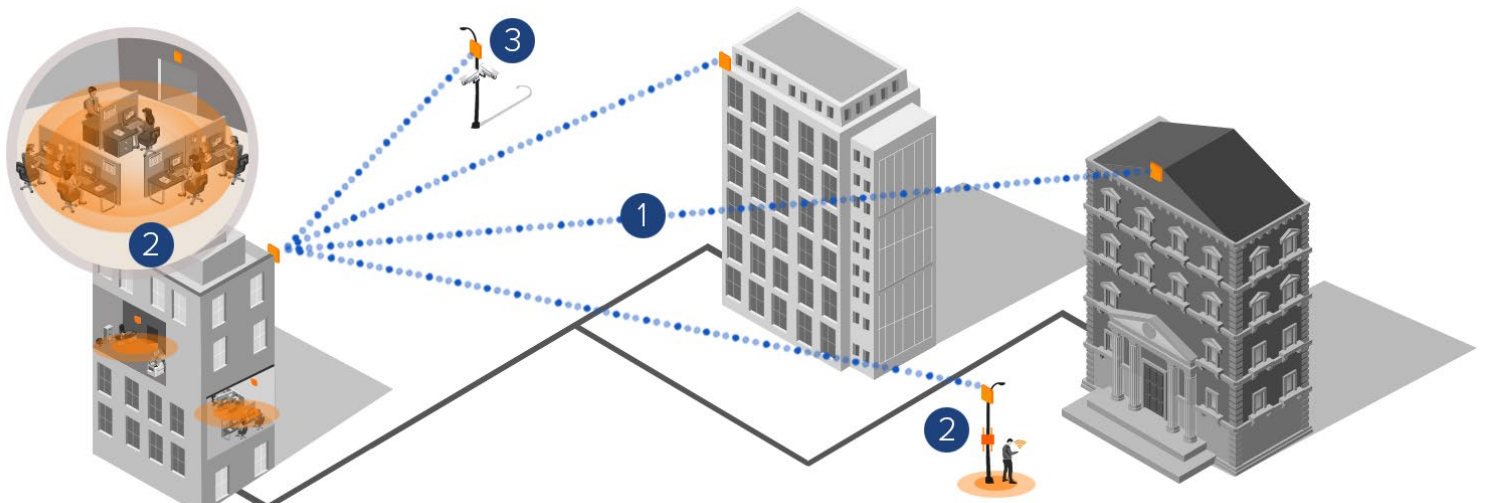

Proxim Enables a Wide Variety of Government Applications

1. 1 Replace Leased Line Connections   2 Indoor and Outdoor WiFi   3 Video Surveillance