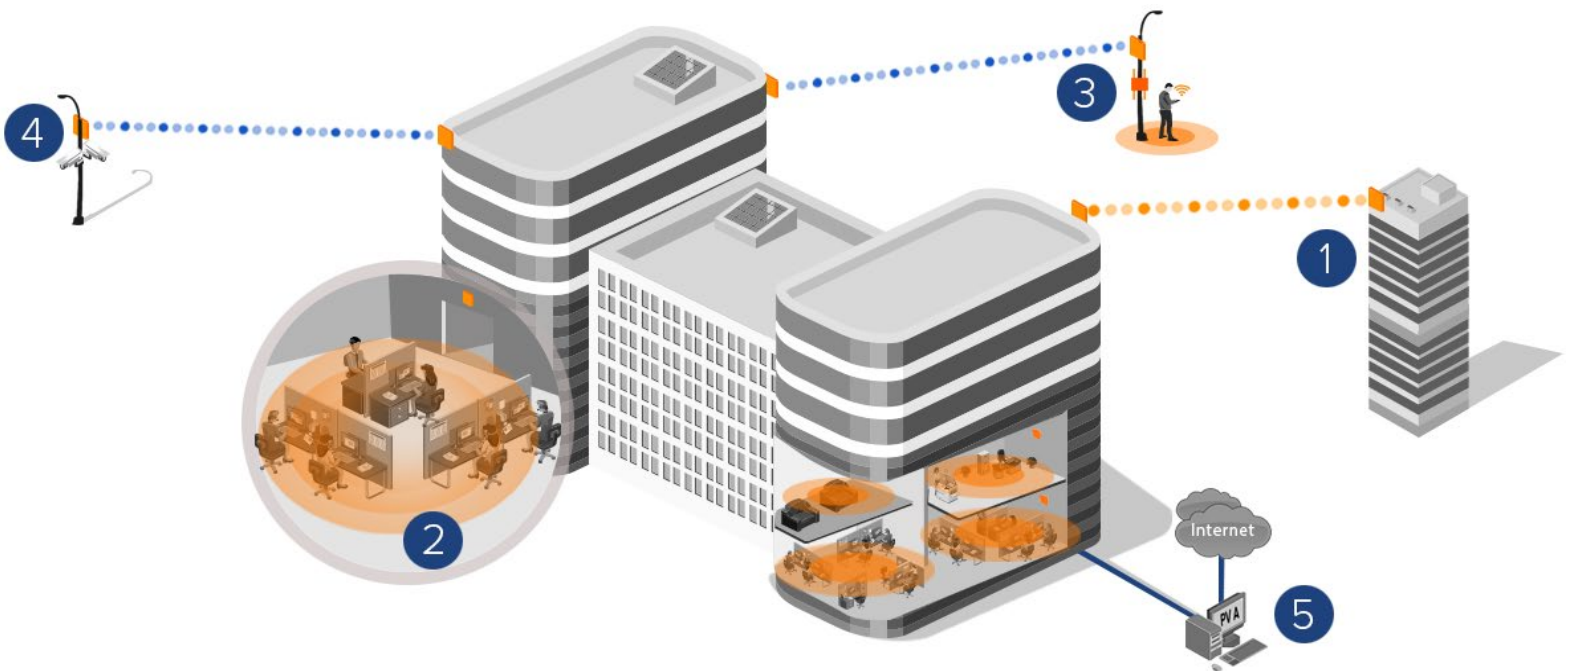

A Complete Solution for Enterprises

- 1 Office Connectivity
- 2 Indoor WiFi
- 3 Outdoor WiFi
- 4 Video Camera/Security Connectivity
- 5 Total Network Management

Proxim Wireless Solutions

Office Connectivity

Proxim's high performance Tsunami® solutions deliver over 600 Mbps throughput over long distances, connecting remote offices in areas where wire line is not available, not reliable, or not cost effective. Additionally, with advanced Radio Frequency technologies, Tsunami® solution ensures high availability with minimal error rates in the most challenging interference conditions.

For the outdoor platform, Proxim provides Access Points with built in backhaul making deployments much simpler and easy to maintain.

Outdoor Video Camera Connectivity

Proxim's Tsunami® solutions feature advanced QoS capability and hardened communications protocols ensuring delay sensitive applications such as voice and video streaming are delivered at the highest priority with minimal packet loss and latency.

Why Proxim is the right choice for Enterprise Solutions

Control and manage networks Effortlessly with ProximVision® Advanced

Comprised of a wide variety of powerful tools, ProximVision® Advanced (P VA) unifies management of the entire network infrastructure with just a few clicks. Combining the best in class NMS/SNMP features with client control enabled via WLAN controllers, P VA gives IT managers a single interface for all their network management needs. From easy automatic WiFi setup to remote device configuration and management P VA provides total control making it the right choice for demanding enterprise environments.